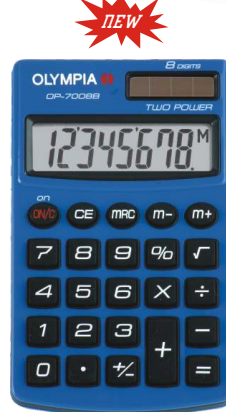

OP-712 Metal Cover, Wallet

- 12 DIGITS
- BIG DISPLAY
- 3 MEMORY KEYS
- TWIN POWER
- SHIFT KEY
- PROFIT MARGIN %
- SQUARE ROOT
- DURABLE METAL COVER
- AUTO POWER OFF
- RUBBER KEY

UNIT SIZE: 117x70x10mm
MASTER CARTON:
200pcs/15.2/22kg
MEASUREMENTS:
500x290x495mm (0.072M³)

OP POCKET SERIES

OP-5100 Two-Tone color, Wallet

-  10 DIGITS
-  BIG DISPLAY
-  3 MEMORY KEYS
-  PROFIT MARGIN
-  SQUARE ROOT
-  RUBBER KEY
-  TWIN POWER
-  AUTO POWER OFF

UNIT SIZE: 103x62x8mm
MASTER CARTON:
200pcs/12/14kg
MEASUREMENTS:
600x500x200mm (0.06M³)

OP-7008 Metal Color Cover, Wallet

-  8 DIGITS
-  BIG DISPLAY
-  3 MEMORY KEYS
-  TWIN POWER
-  PROFIT MARGIN
-  SIGN CHANGE KEY
-  SQUARE ROOT
-  COLOUR METAL COVER
-  AUTO POWER OFF
-  RUBBER KEY

UNIT SIZE: 117x70x10mm
MASTER CARTON:
200pcs/14.4/20.9kg
MEASUREMENTS:
500x290x495mm (0.072M³)

OP-7012 Metal Color Cover, Wallet

-  12 DIGITS
-  BIG DISPLAY
-  3 MEMORY KEYS
-  TWIN POWER
-  SHIFT KEY
-  PROFIT MARGIN
-  COLOUR METAL COVER
-  AUTO POWER OFF
-  RUBBER KEY
-  COLOUR LCD

UNIT SIZE: 117x70x10mm
MASTER CARTON:
200pcs/15.2/22kg
MEASUREMENTS:
500x290x495mm (0.072M³)