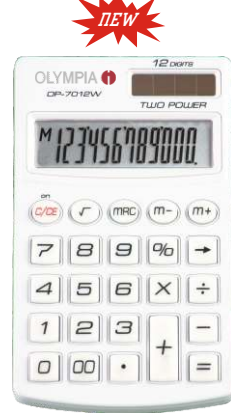

OP-110 Black, Wallet

- 8 DIGITS
- BIG DISPLAY
- 3 MEMORY KEYS
- PROFIT MARGIN %
- SIGN CHANGE +/-
- SQUARE ROOT
- RUBBER KEY
- CELL POWER
- AUTO POWER OFF

UNIT SIZE: 88x59x8mm
MASTER CARTON:
200pcs/10/12kg
MEASUREMENTS:
600x440x170mm (0.045M³)

OP POCKET SERIES

OP-5100 Two-Tone color, Wallet

-  10 DIGITS
-  BIG DISPLAY
-  3 MEMORY KEYS
-  PROFIT MARGIN
-  SQUARE ROOT
-  RUBBER KEY
-  TWIN POWER
-  AUTO POWER OFF

UNIT SIZE: 103x62x8mm
MASTER CARTON:
200pcs/12/14kg
MEASUREMENTS:
600x500x200mm (0.06M³)

OP-7008 Metal Color Cover, Wallet

-  8 DIGITS
-  BIG DISPLAY
-  3 MEMORY KEYS
-  TWIN POWER
-  PROFIT MARGIN
-  SIGN CHANGE KEY
-  SQUARE ROOT
-  COLOUR METAL COVER
-  AUTO POWER OFF
-  RUBBER KEY

UNIT SIZE: 117x70x10mm
MASTER CARTON:
200pcs/14.4/20.9kg
MEASUREMENTS:
500x290x495mm (0.072M³)

OP-7012 Metal Color Cover, Wallet

-  12 DIGITS
-  BIG DISPLAY
-  3 MEMORY KEYS
-  TWIN POWER
-  SHIFT KEY
-  PROFIT MARGIN
-  COLOUR METAL COVER
-  AUTO POWER OFF
-  RUBBER KEY
-  COLOUR LCD

UNIT SIZE: 117x70x10mm
MASTER CARTON:
200pcs/15.2/22kg
MEASUREMENTS:
500x290x495mm (0.072M³)